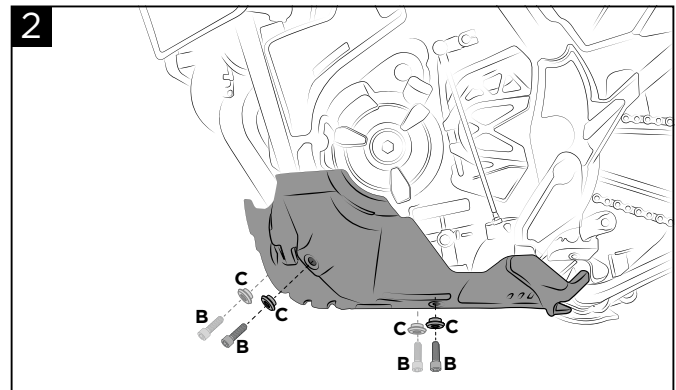

SKID PLATE TÈNERÉ 700

SOTTOMOTORE TÈNERÉ 700

COD. 500008629

Remove the original skid plate by untightening the four screws.
Rimuovere il sottomotore originale togliendo le 4 viti.

Secure the Acerbis skid plate (A) using the provided bushings (B) and screws (C).
Montare il sottomotore Acerbis (A) montandolo tramite boccole (B) e viti (C) in dotazione.

WARNING!

Use Acerbis' products at your own risk. Check the safety of your device before you ride. Be sure that you follow the instructions for installing the Acerbis' products. Do not ride if there is missing or damaged hardware. If this is the case, take the item immediately back to your dealer. Make sure the throttle and other controls are free every time you ride. Not following these instructions and warnings could lead to interference with the controls, loss of control, and accidents. Acerbis recommends that installation must be done by a licensed mechanic and that only Acerbis' original parts are used during installation. Acerbis makes no guarantees or representations, express or implied, regarding the fitment of its product for any particular purpose. Acerbis makes no guarantees or representations, express or implied, regarding the extent to which its products protect individuals or property from injury or death or damage.