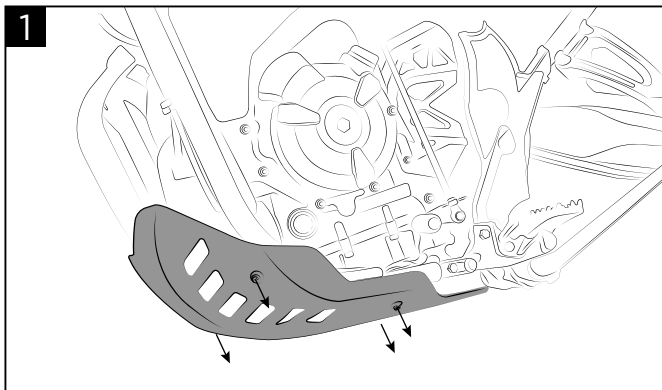

SKID PLATE TÈNERÉ 700

SOTTOMOTORE TÈNERÉ 700

COD. 500008629

Remove the original skid plate by untightening the four screws.
Rimuovere il sottomotore originale togliendo le 4 viti.

Secure the Acerbis skid plate (A) using the provided bushings (B) and screws (C).
Montare il sottomotore Acerbis (A) montandolo tramite boccole (B) e viti (C) in dotazione.

WARNING!

Use Acerbis' products at your own risk. Check the safety of your device before you ride. Be sure that you follow the instructions for installing the Acerbis' products. Do not ride if there is missing or damaged hardware. If this is the case, take the item immediately back to your dealer. Make sure the throttle and other controls are free every time you ride. Not following these instructions and warnings could lead to interference with the controls, loss of control, and accidents. Acerbis recommends that installation must be done by a licensed mechanic and that only Acerbis' original parts are used during installation. Acerbis makes no guarantees or representations, express or implied, regarding the fitment of its product for any particular purpose. Acerbis makes no guarantees or representations, express or implied, regarding the extent to which its products protect individuals or property from injury or death or damage.